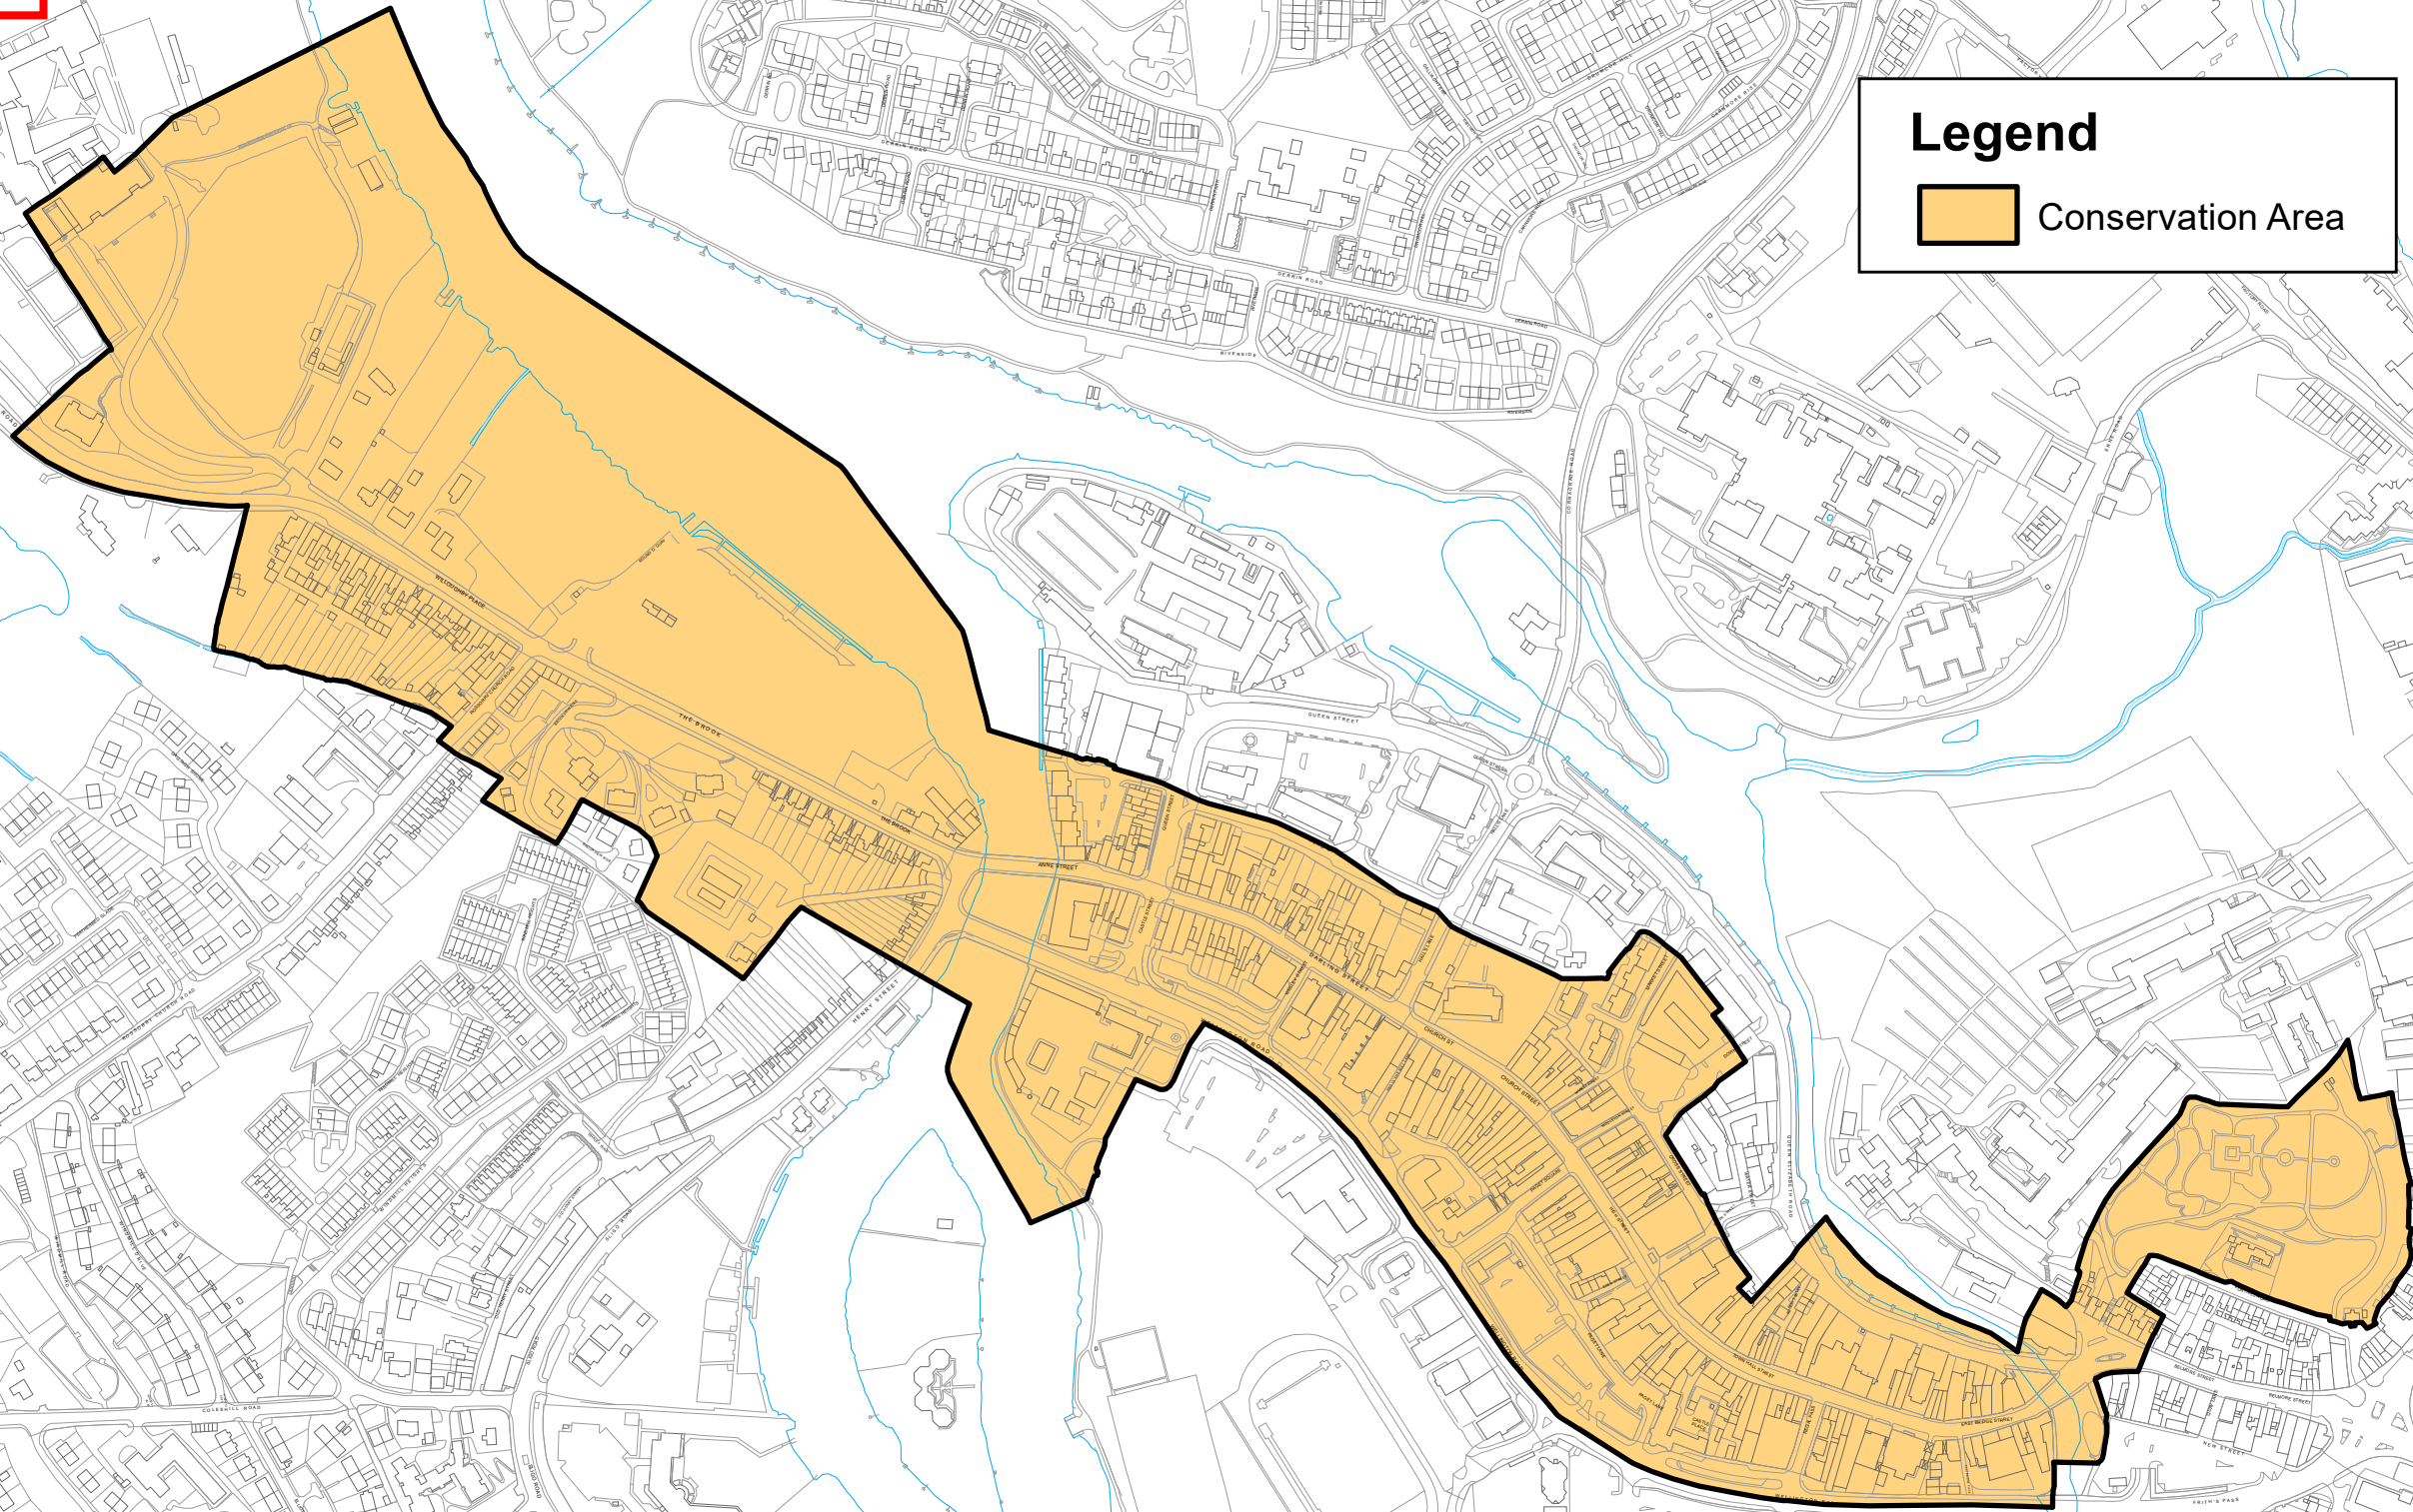

FODC906

Legend

 Conservation Area

400 Meters

This is Crown Copyright and is reproduced with the permission of Land & Property Services under delegated authority from the Controller of Her Majesty's Stationery Office, © Crown copyright and database right 2018 CS&LA581