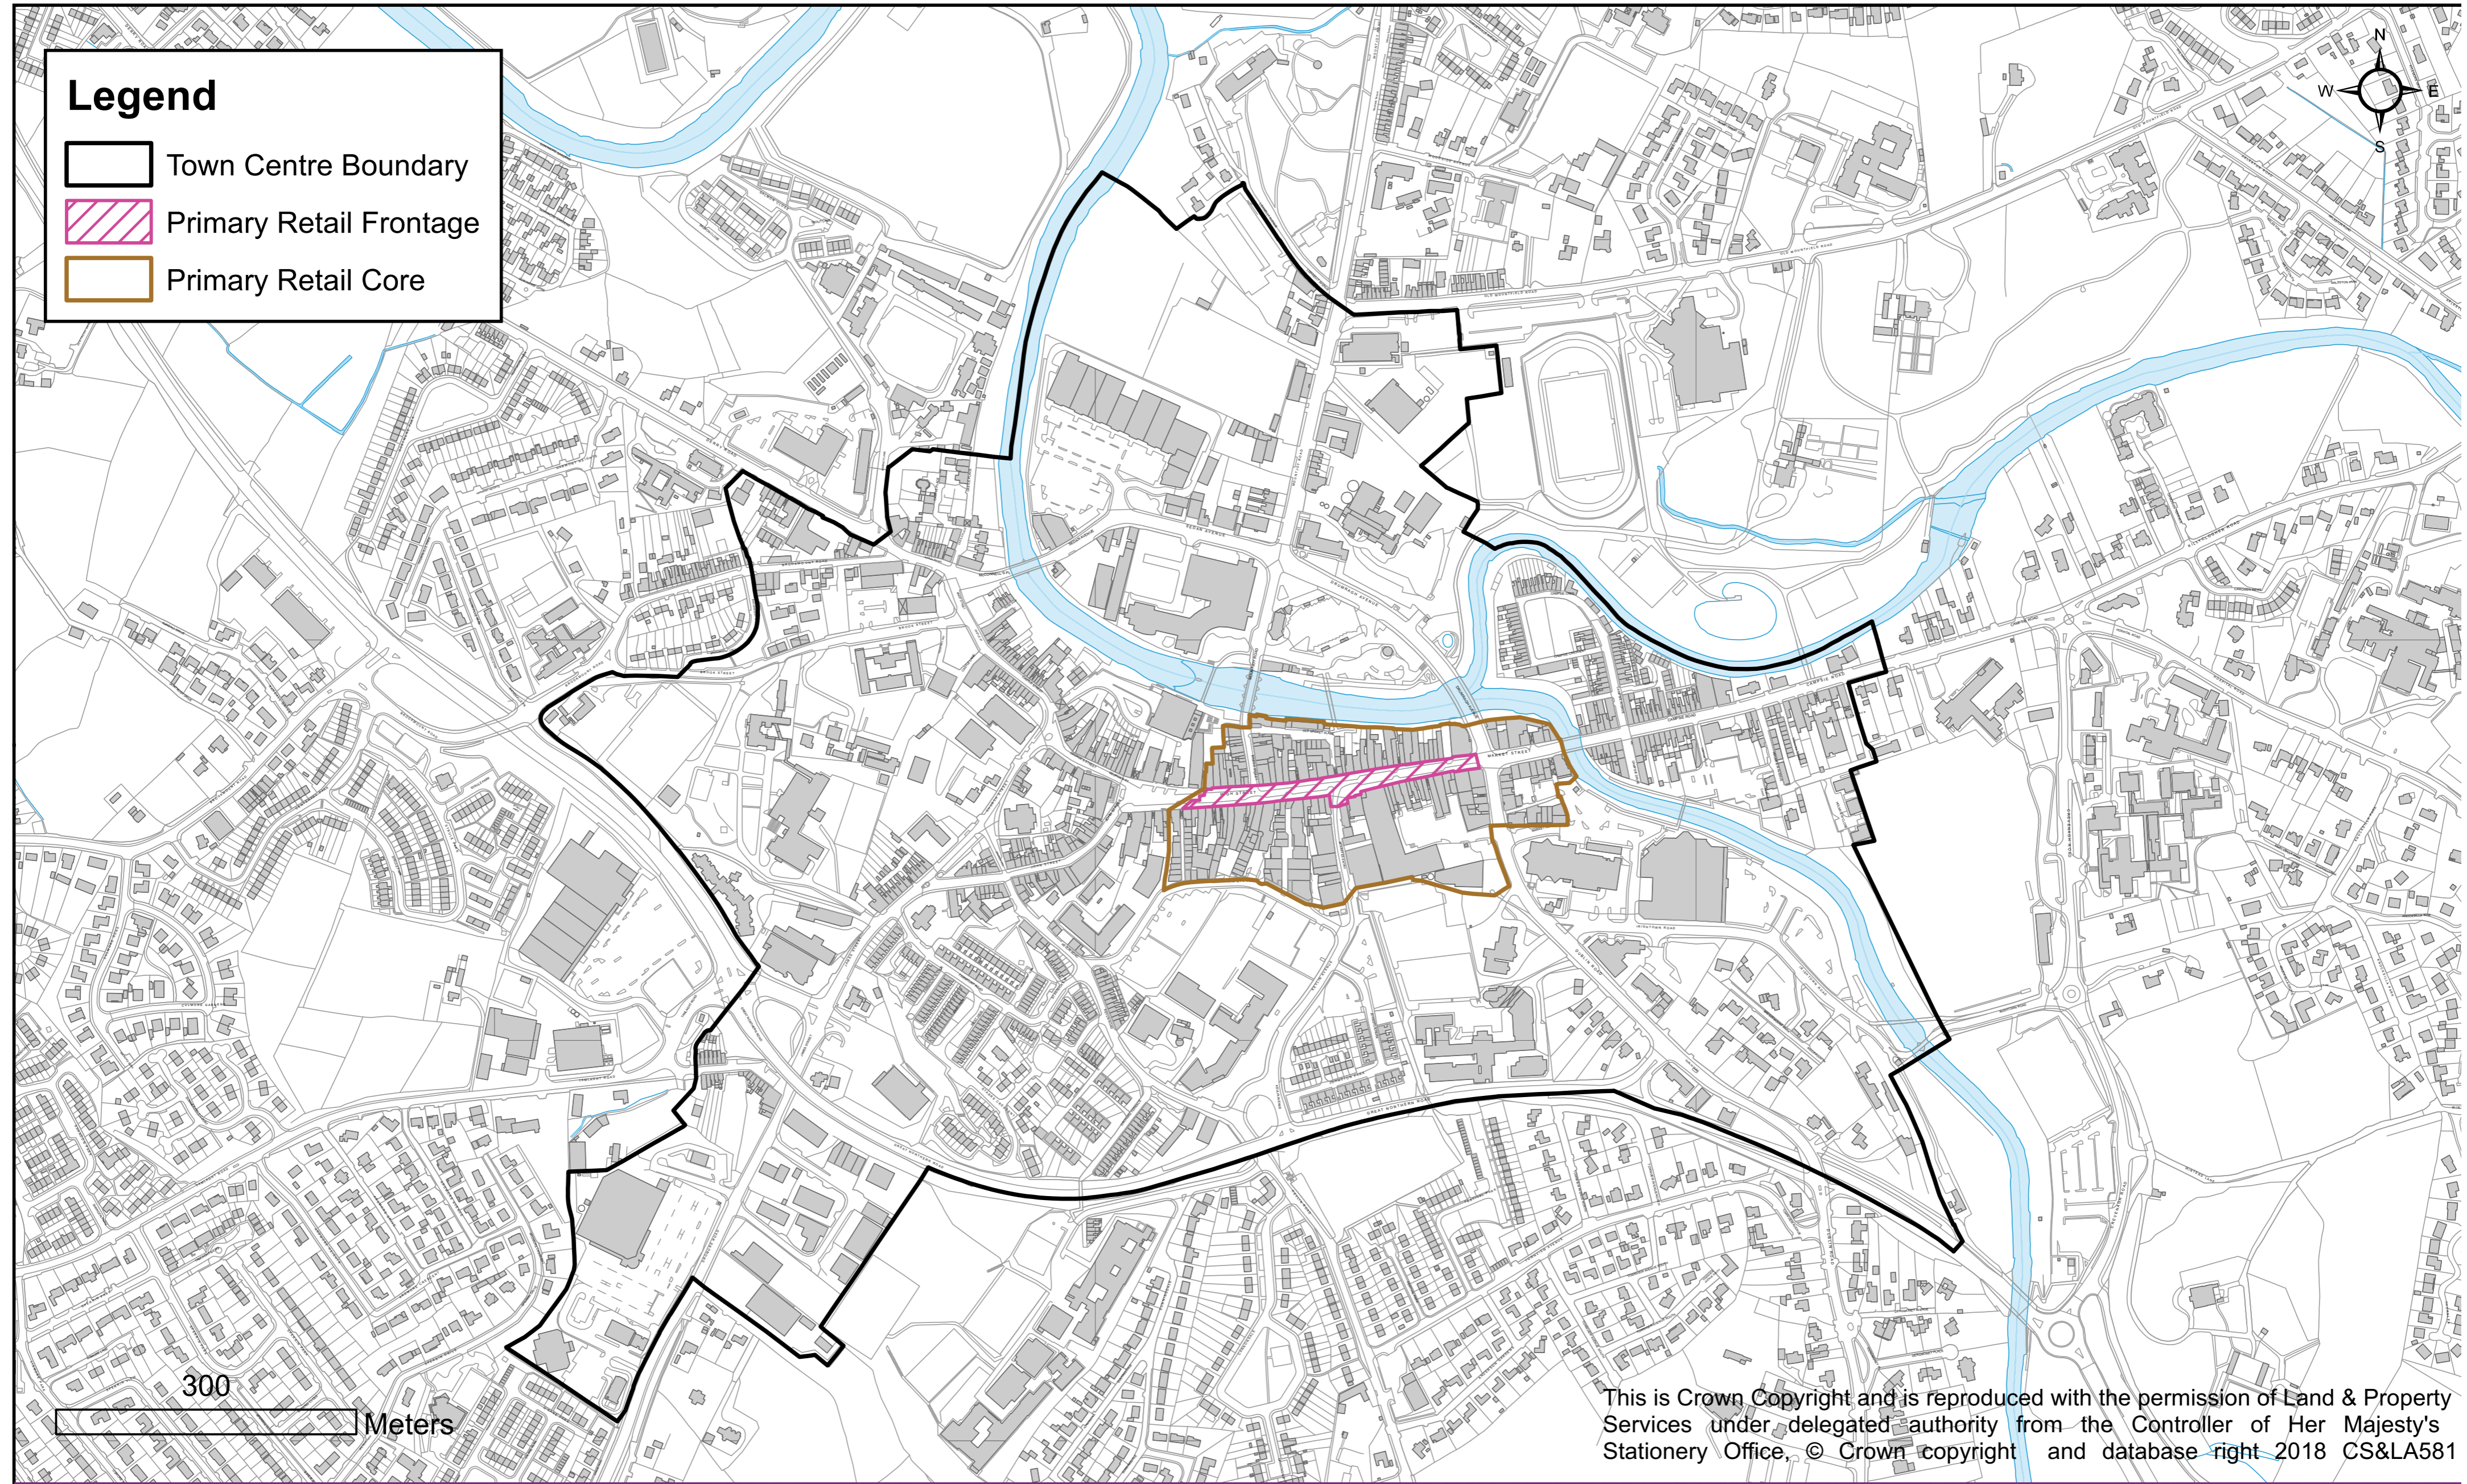

**Legend**

-  Primary Retail Frontage
-  Primary Retail Core
-  Town Centre Boundary

300 Meters

This is Crown Copyright and is reproduced with the permission of Land & Property Services under delegated authority from the Controller of Her Majesty's Stationery Office, © Crown copyright and database right 2018 CS&LA581

**Legend**

-  Town Centre Boundary
-  Primary Retail Frontage
-  Primary Retail Core

300 Meters

This is Crown Copyright and is reproduced with the permission of Land & Property Services under delegated authority from the Controller of Her Majesty's Stationery Office, © Crown copyright and database right 2018 CS&LA581